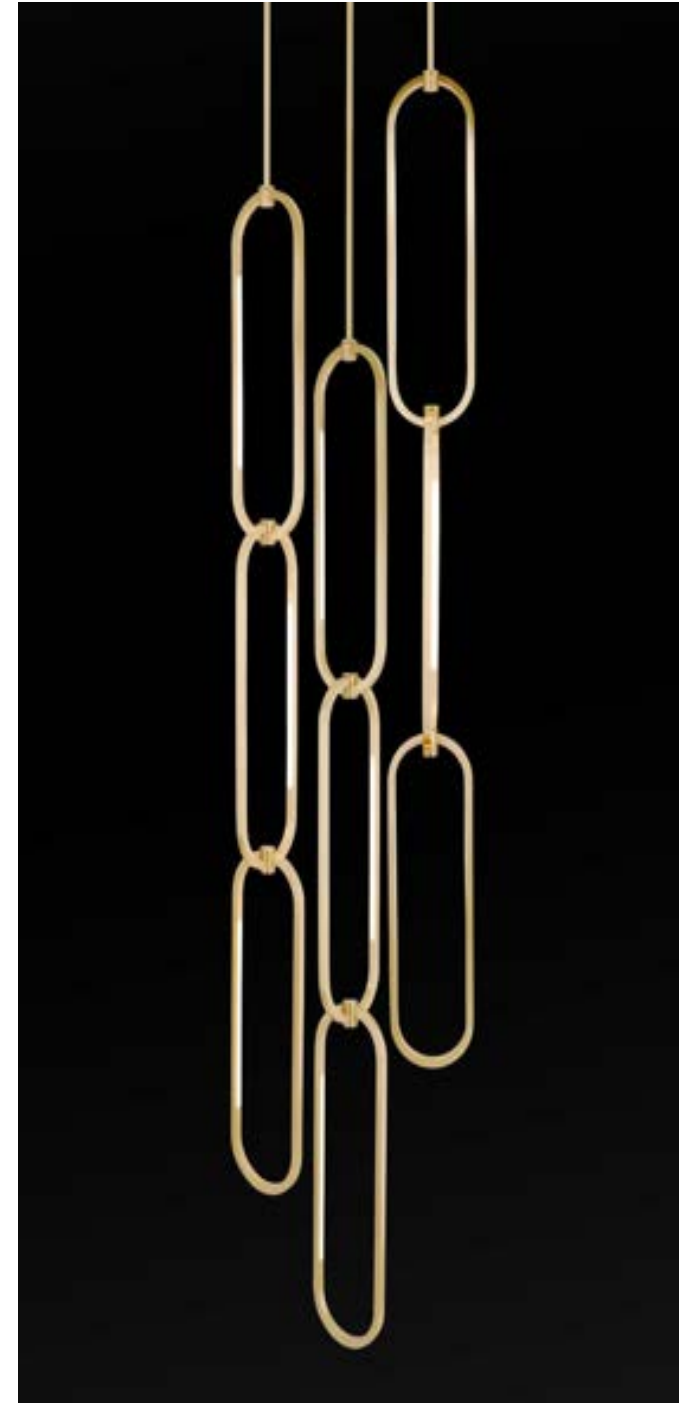

boyd

METAL FINISHES
FALL 2024

(EB) EARTHEN BRASS

(PB) POLISHED BRASS

(SB) SATIN BRASS

(BKBS) BLACKENED BRASS

(BBZ) BURNISHED BRONZE

boyd

METAL FINISHES
SUMMER 2024

(ABB) ANTIQUED BOYD BRASS

(SCP) SATIN COPPER

(PCP) POLISHED COPPER

(ACP) ANTIQUED COPPER

(SA) SATIN ALUMINIUM

(SN) SATIN NICKEL

(PN) POLISH NICKEL

(GA) GOSSAMER ALUMINIUM

(GG) GOSSAMER GOLD (BRASS)

(GST) GOSSAMER STEEL

boyd

LEAF FINISHES
FALL 2024

(YG) YELLOW GOLD LEAF

(WG) WHITE GOLD LEAF

(ALF) ALUMINUM GOLD LEAF

boyd

POWDERCOATS
FALL 2024

(DB) DARK BRONZE

(COAL) COAL BLACK

(CB) COFFEE BEAN

(BGR) BLACK GRANITE

(CBZ) CINNAMON BRONZE

(LB) LIGHT BRONZE