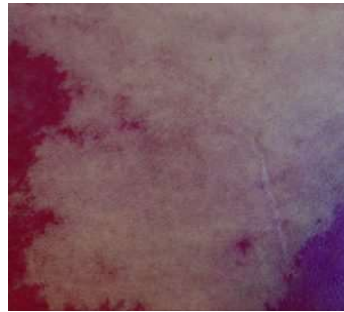

PLASTER - PST