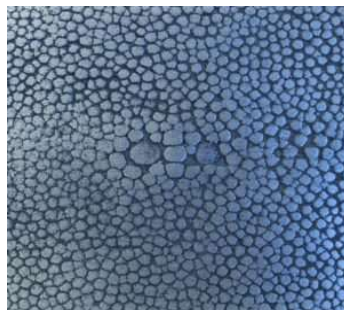

BROWN VELLUM - PBV

BRUSHED AGED GOLD - BAG

BRUSHED BLEACHED OAK - BBK

BRUSHED EBONISED OAK - BMD

CLOUDY BROWN VELLUM - CPB

CORTES GOLD - CGL

*No image available*

IMAGE CANNOT BE SHOWN

EGLOMISE - EGL

FAUX ANTIQUE GESSO - AGES

FAUX BLACK GESSO - PGS05

FAUX RED GESSO - PGS07

FAUX SHAGREEN BRASS - OBC

FAUX SHAGREEN BROWN - FSB

FAUX SHAGREEN ZINC - FS25

FAUX WHITE GESSO - GES

FIRMDALE OAK - FGO

FRANK LEATHER - FRL

FRANK METAL - FMT

FUMED OAK GREY - FUG

GOLD - GLD

HIGH GLOSS AZURE BLUE VELLUM - AZU

HIGH GLOSS BLACK VELLUM - KSV

HIGH GLOSS CLOUDY BROWN VELLUM - CSV

HIGH GLOSS TEAL VELLUM - TSV

HIGH GLOSS WHITE VELLUM

HOBBS OAK - HOK

INDIAN ROSEWOOD - SON

LIGHT CERUSED OAK - COK

LIGHT OAK LIMED - LOL

LIMED OAK BLACK - LOB

LIMED WASHED OAK